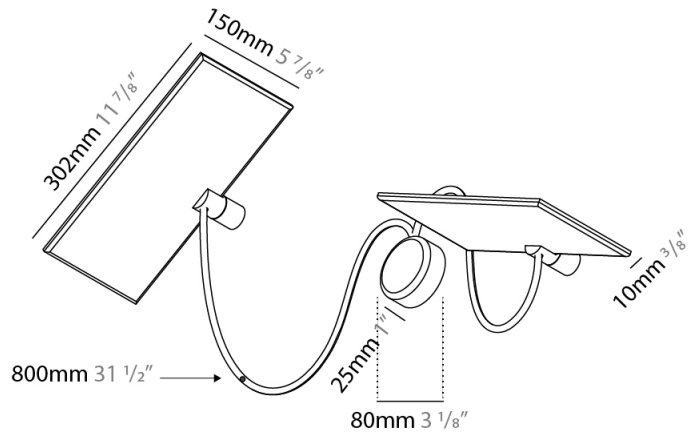

GENERAL

Series: GiuUp
 Subseries: GiuUp 2
 Partner: Icone
 Division: Design
 Installation: Surface
 Product Type: Wall Surface
 Mounting Location: Wall
 Light Distribution: Adjustable

PHYSICAL

Shape: Rectangle
 Length (mm): 302
 Length (in): 11 7/8
 Width (mm): 150
 Width (in): 5 7/8
 Fixture Finish: WHI / BLK / DGY
 Fixture Material: Aluminum
 Cable Details: 800mm / 31 1/2" per panel

GENERAL

Series: GiuUp
 Subseries: GiuUp 2
 Partner: Icône
 Division: Design
 Installation: Surface
 Product Type: Wall Surface
 Mounting Location: Wall
 Light Distribution: Adjustable

PHYSICAL

Shape: Rectangle
 Length (mm): 302
 Length (in): 11 7/8
 Width (mm): 150
 Width (in): 5 7/8
 Fixture Finish: WHI / BLK / DGY
 Fixture Material: Aluminum
 Cable Details: 800mm / 31 1/2" per panel

OPTICAL

RATINGS AND CERTIFICATIONS

Certified By: Certified for North American Standards
 IP rating: IP20

Ø108mm 4 1/4"

3 J-Box Cover Plate included

GIUUP 2 SURFACE

D43035-

PROJECT